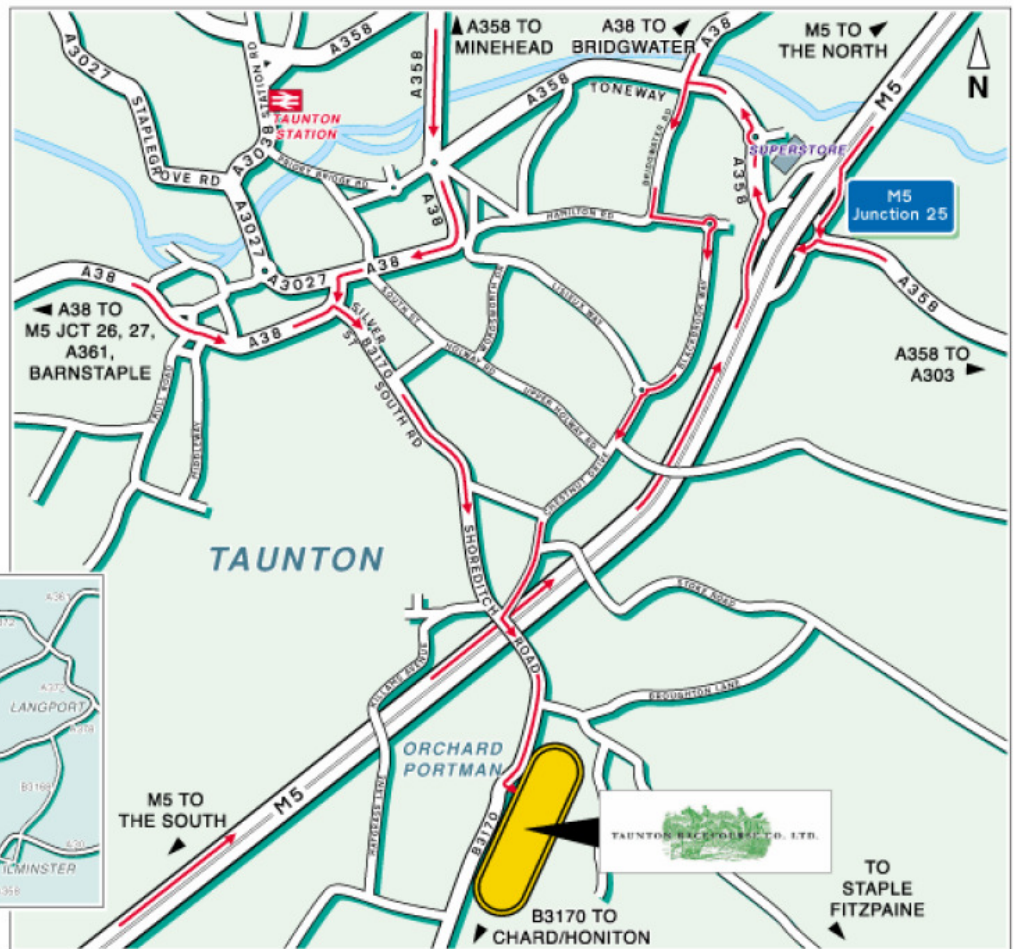

Improving Neurology Services in the New NHS, 14th July 2011

Venue and Directional Information

**Paddock Gallery, Paddock Stand
Taunton Racecourse**
Tel: 01823 325035 (on the day only)

Taunton Racecourse
Orchard Portman, Taunton
Somerset TA3 7BL

Satellite Navigation Directions

POSTCODE: TA3 7BL

Latitude 50.9000N and Longitude -3.0848W

Travelling By Car

Taunton Racecourse is on the B3170 road from Taunton to Corfe & Honiton, approx 2 miles south of Taunton town centre. Leave the M5 at Junction 25, and travel towards Taunton, following the signs for Racecourse.

If you are travelling on the A303 or from Dorset or South Somerset, take the A358 which crosses under the M5 and pick up the Racecourse signs. For those travelling from North Devon or Minehead, the B3170 leaves Taunton from the traffic lights by the town centre Sainsburys.

There is no public bus service from Taunton to the Racecourse. There is free car parking available at the Racecourse.

Once you have arrived at the Racecourse, follow signs for the Paddock Stand. The conference is taking place in the Paddock Gallery, which is on the top floor of the Paddock Stand.